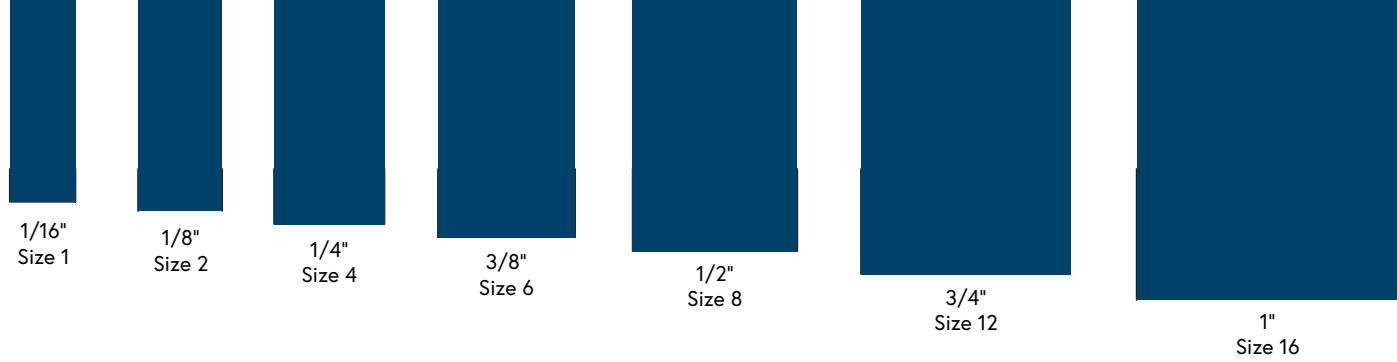

SN
Nut
SN-8
8 BZ

SC
Collet (Ferrule)
SC-8
8 TZ

Ferrule Sets
SCSET-8-10
8-CPI-SET

Nut/Ferrule Set
SNCSET-8-5

Female Pipe Threads - Major Diameters

Male Pipe Threads - Major Diameters

CS-Lok Nut Sizes

1061 East 260th Street • Euclid, Ohio 44132
 Tel: (216) 261-7310 • 1-800-321-0466 • Fax: (216) 261-7317
 sales@tylok.com