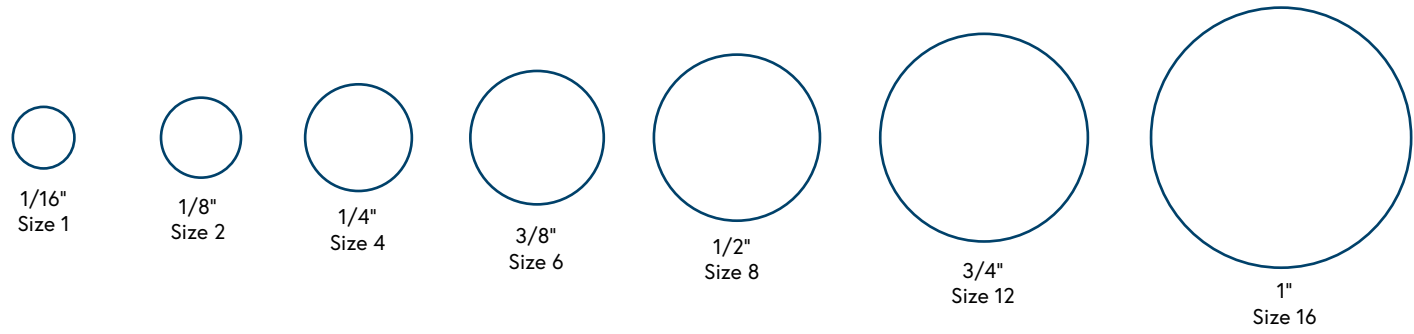

STMT
Male Run Tee
8-STMT-8
8-8-8 RBZ

STTF
Female Branch
Tee
8-STTF-8
8-8-8 OBZ

STTM
Male Branch Tee
8-STTM-8
8-8-8 SBZ

STTT
Union Tee
8-STTT-8
8-8-8 JBZ

SCR
Union Cross
8-SCR
8-8-8 KBZ

TI
Barbed Insert
8-TI-6

SN
Nut
SN-8
8 BZ

SC
Collet (Ferrule)
SC-8
8 TZ

Ferrule Sets
SCSET-8-10
8-CPI-SET

Nut/Ferrule Set
SNCSET-8-5

Female Pipe Threads - Major Diameters

Male Pipe Threads - Major Diameters

CS-Lok Nut Sizes

1061 East 260th Street • Euclid, Ohio 44132
 Tel: (216) 261-7310 • 1-800-321-0466 • Fax: (216) 261-7317
 sales@tylok.com