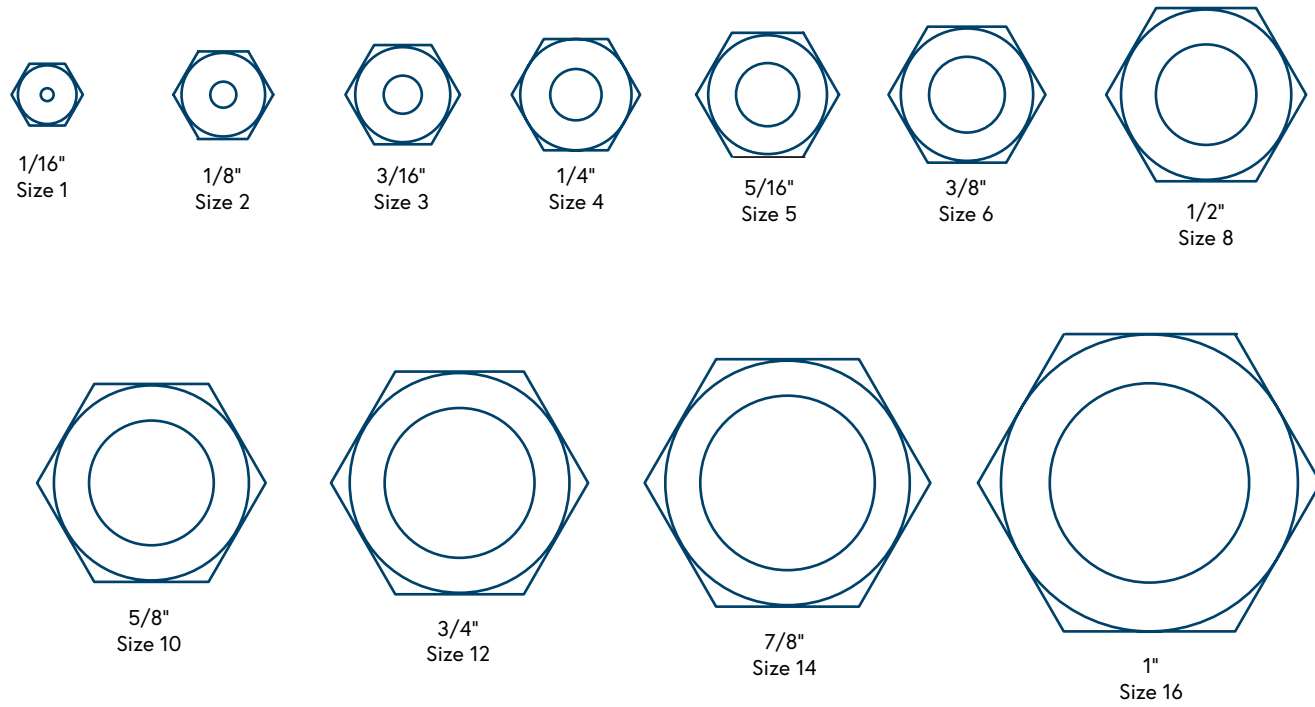

STMT
Male Run Tee
8-STMT-8
8-8-8 RBZ

STTF
Female Branch
Tee
8-STTF-8
8-8-8 OBZ

STTM
Male Branch Tee
8-STTM-8
8-8-8 SBZ

STTT
Union Tee
8-STTT-8
8-8-8 JBZ

SCR
Union Cross
8-SCR
8-8-8 KBZ

TI
Barbed Insert
8-TI-6

SN
Nut
SN-8
8 BZ

SC
Collet (Ferrule)
SC-8
8 TZ

Ferrule Sets
SCSET-8-10
8-CPI-SET

Nut/Ferrule Set
SNCSET-8-5

Female Pipe Threads - Major Diameters

Male Pipe Threads - Major Diameters

CS-Lok Nut Sizes

1061 East 260th Street • Euclid, Ohio 44132
 Tel: (216) 261-7310 • 1-800-321-0466 • Fax: (216) 261-7317
 sales@tylok.com