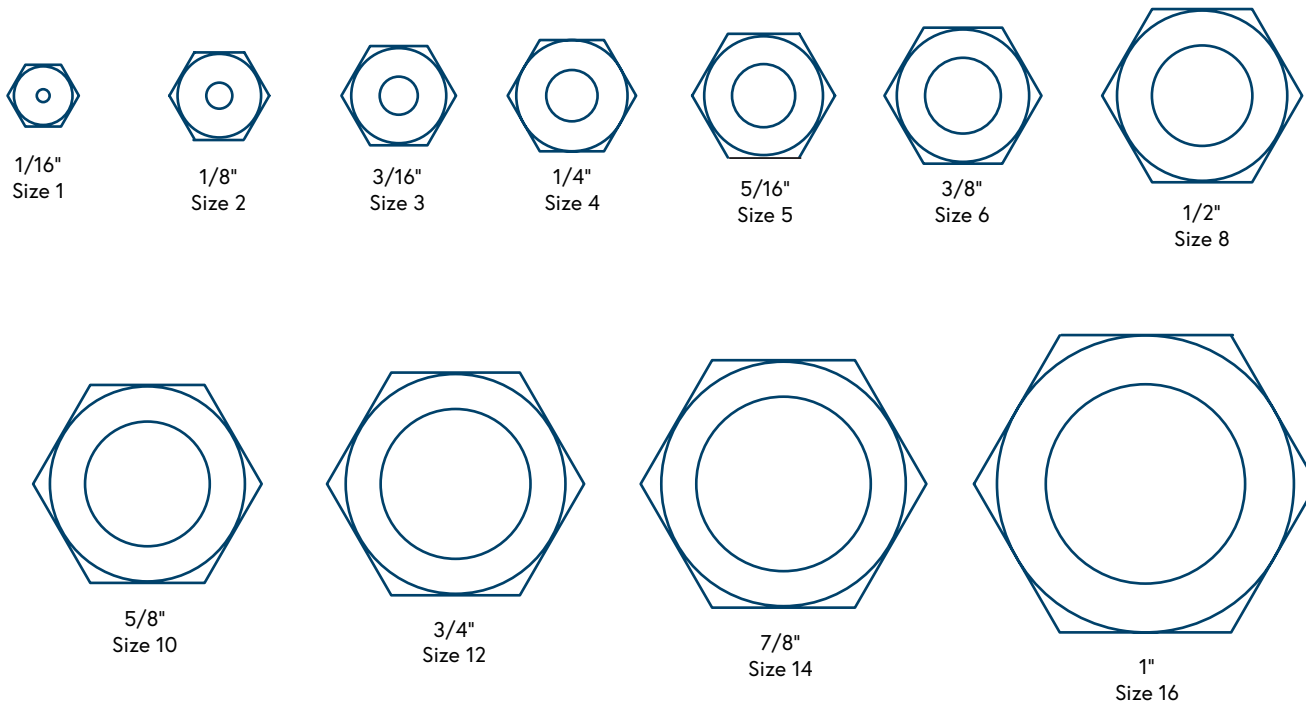

**STFT**  
Female Run Tee  
8-STFT-8  
8-8-8 MBZ

**STMT**  
Male Run Tee  
8-STMT-8  
8-8-8 RBZ

**STTF**  
Female Branch  
Tee  
8-STTF-8  
8-8-8 OBZ

**STTM**  
Male Branch Tee  
8-STTM-8  
8-8-8 SBZ

**STTT**  
Union Tee  
8-STTT-8  
8-8-8 JBZ

**SCR**  
Union Cross  
8-SCR  
8-8-8 KBZ

**TI**  
Barbed Insert  
8-TI-6

**SN**  
Nut  
SN-8  
8 BZ

**SC**  
Collet (Ferrule)  
SC-8  
8 TZ

**Ferrule Sets**  
SCSET-8-10  
8-CPI-SET

**Nut/Ferrule Set**  
SNSET-8-5

Female Pipe Threads - Major Diameters

Male Pipe Threads - Major Diameters

CS-Lok Nut Sizes

1061 East 260th Street • Euclid, Ohio 44132  
 Tel: (216) 261-7310 • 1-800-321-0466 • Fax: (216) 261-7317  
 info@tylok.com