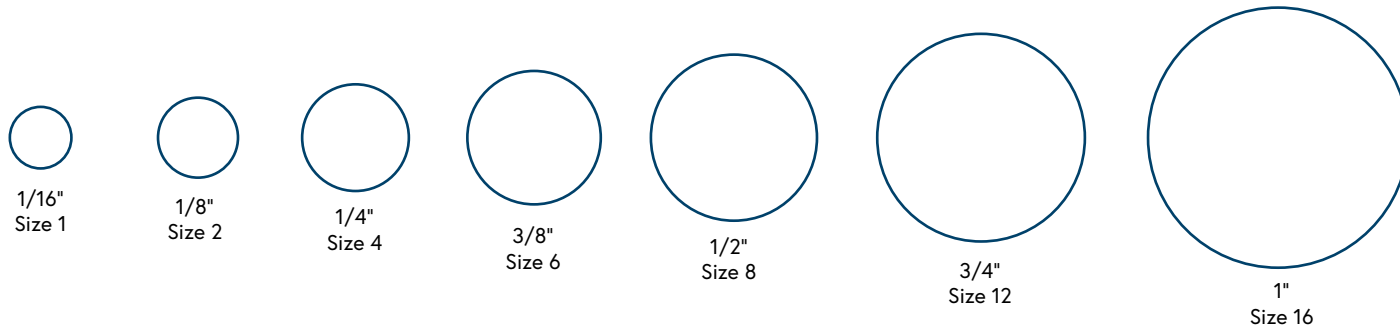

Female Pipe Threads - Major Diameters

Male Pipe Threads - Major Diameters