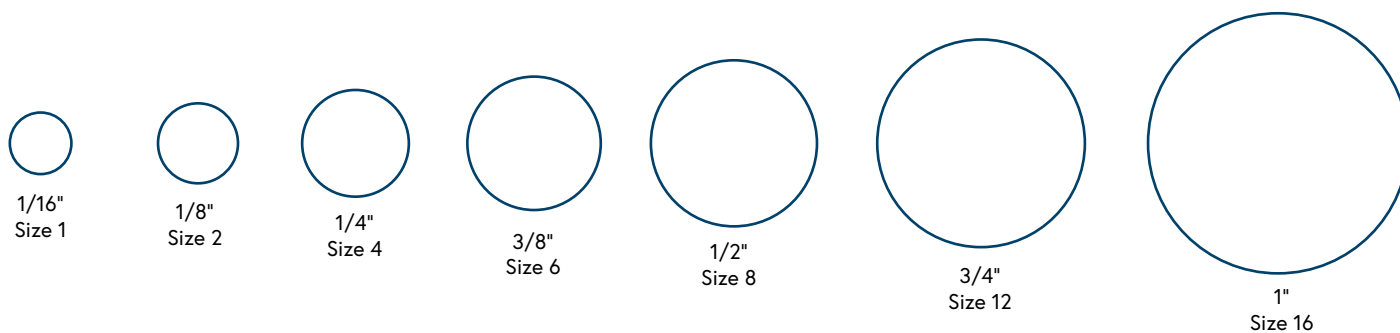

DFC
Front Ferrule
DFC-8
813-1

DRC
Rear Ferrule
DRC-8
814-1

Ferrule Sets
DCSET-8-10
810-SET

Nut/Ferrule Set
DNCSET-8-5
810-NFSET

Female Pipe Threads - Major Diameters

Male Pipe Threads - Major Diameters

CBC-Lok Nut Sizes