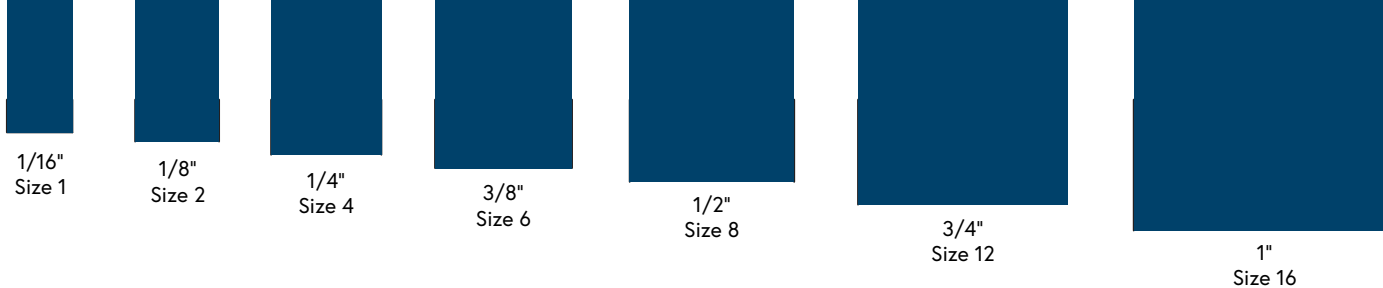

DFC
Front Ferrule
DFC-8
813-1

DRC
Rear Ferrule
DRC-8
814-1

Ferrule Sets
DCSET-8-10
810-SET

Nut/Ferrule Set
DNCSET-8-5
810-NFSET

Female Pipe Threads - Major Diameters

Male Pipe Threads - Major Diameters

CBC-Lok Nut Sizes