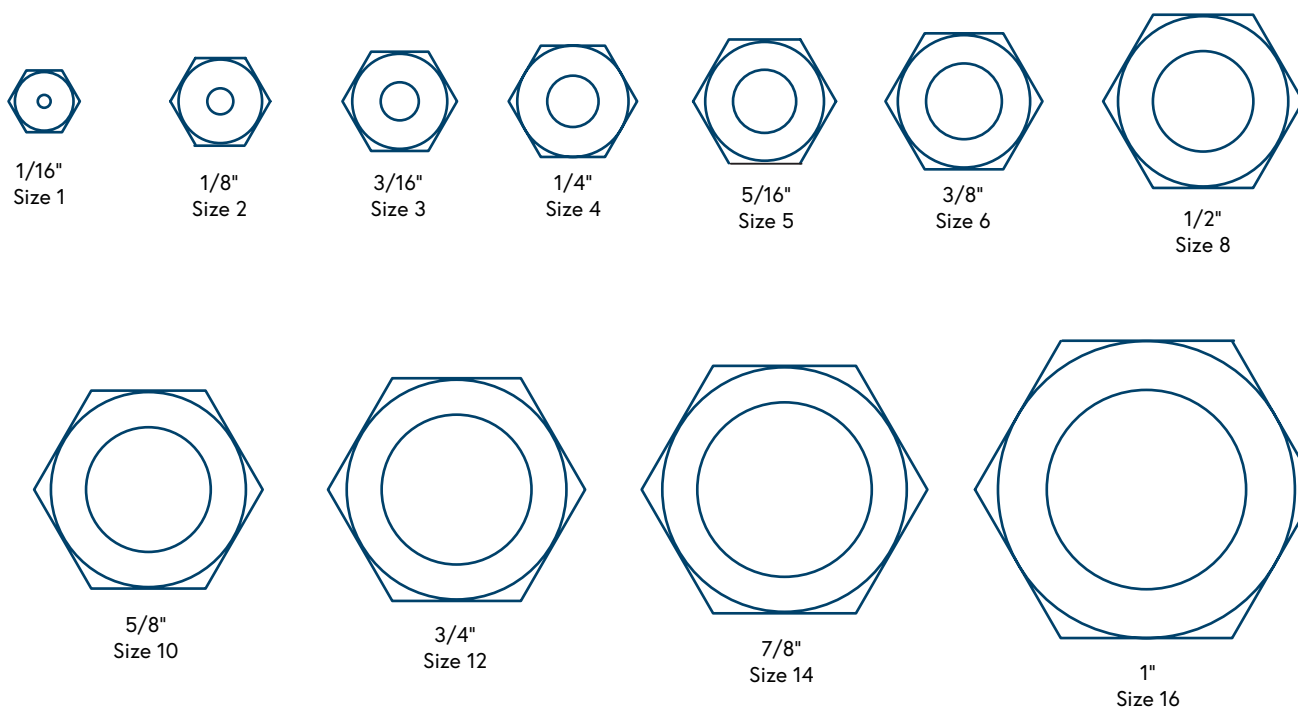

DTMT
Male Run Tee
8-DTMT-8
810-3-8TMT

DTTF
Female Branch Tee
8-DTTF-8
810-3-8TTF

DTTM
Male Branch Tee
8-DBHMP-8
810-11-8

DTTT
Union Tee
8-DTTT-8
810-3

DCR
Union Cross
8-DCR
810-4

TI
Barbed Insert
8-TI-6

DN
Nut
DN-8
812-1

DFC
Front Ferrule
DFC-8
813-1

DRC
Rear Ferrule
DRC-8
814-1

Ferrule Sets
DCSET-8-10
810-SET

Nut/Ferrule Set
DNCSET-8-5
810-NFSET

Female Pipe Threads - Major Diameters

Male Pipe Threads - Major Diameters

CBC-Lok Nut Sizes